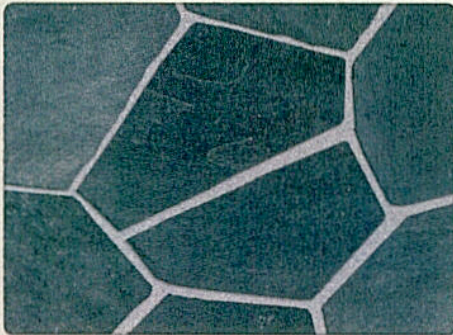

PAVING STONE MATS

2.7 sq ft per mat

Real
Natural
Stone

IRON RUST

RUSTIC BROWN

GRAPHITE BLACK

JADE MARBLE

Simple and Beautiful

Transform a plain sidewalk, concrete porch or patio into a splendid natural stone surface. This easy-to-install stone arrangement fits together neatly to create a random flagstone look.

stamped concrete

Paving Stone Mat

Random Pattern

Paving Stone Mats are made from hand-selected pieces of natural stone that are prearranged into a tight-fitted random like pattern. And since it's made from real natural stone every mat will have a unique texture and color.

Continuous Fit

Time Saving Design

The individual hand cut pieces of stone are held in place with a mesh. This mesh backing support enables quick setting of each mat without shaping and fitting each stone – saving time, labor and material.