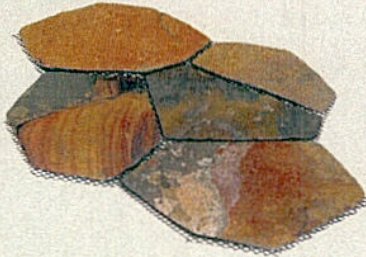

PAVING STONE MATS

2.7 sq ft per mat

Real
Natural
Stone

IRON RUST

RUSTIC BROWN

GRAPHITE BLACK

JADE MARBLE

Simple and Beautiful

Transform a plain sidewalk, concrete porch or patio into a splendid natural stone surface. This easy-to-install stone arrangement fits together neatly to create a random flagstone look.

stamped concrete

Paving Stone Mat

Random Pattern

Paving Stone Mats are made from hand-selected pieces of natural stone that are prearranged into a tight-fitted random like pattern. And since it's made from real natural stone every mat will have a unique texture and color.

Continuous Fit

Time Saving Design

The individual hand cut pieces of stone are held in place with a mesh. This mesh backing support enables quick setting of each mat without shaping and fitting each stone – saving time, labor and material.