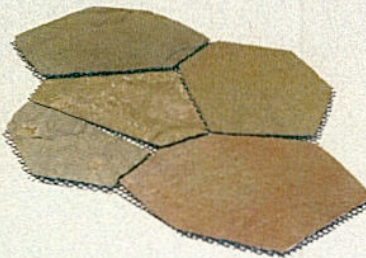

PAVING STONE MATS

2.7 sq ft per mat

Real
Natural
Stone

IRON RUST

RUSTIC BROWN

GRAPHITE BLACK

JADE MARBLE

Simple and Beautiful

Transform a plain sidewalk, concrete porch or patio into a splendid natural stone surface. This easy-to-install stone arrangement fits together neatly to create a random flagstone look.

stamped concrete

Paving Stone Mat

Random Pattern

Paving Stone Mats are made from hand-selected pieces of natural stone that are prearranged into a tight-fitted random like pattern. And since it's made from real natural stone every mat will have a unique texture and color.

Continuous Fit

Time Saving Design

The individual hand cut pieces of stone are held in place with a mesh. This mesh backing support enables quick setting of each mat without shaping and fitting each stone – saving time, labor and material.