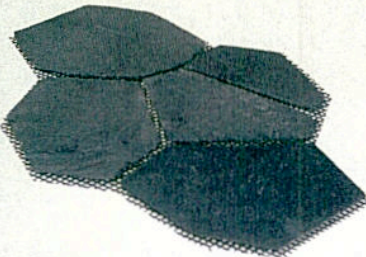

PAVING STONE MATS

2.7 sq ft per mat

Real
Natural
Stone

IRON RUST

RUSTIC BROWN

GRAPHITE BLACK

JADE MARBLE

Simple and Beautiful

Transform a plain sidewalk, concrete porch or patio into a splendid natural stone surface. This easy-to-install stone arrangement fits together neatly to create a random flagstone look.

stamped concrete

Paving Stone Mat

Random Pattern

Paving Stone Mats are made from hand-selected pieces of natural stone that are prearranged into a tight-fitted random like pattern. And since it's made from real natural stone every mat will have a unique texture and color.