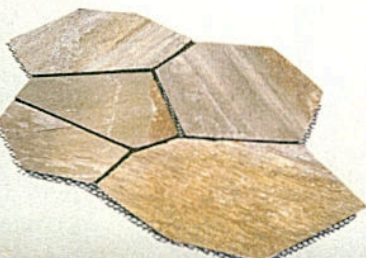

PAVING STONE MATS

2.7 sq ft per mat

Real
Natural
Stone

IRON RUST

RUSTIC BROWN

GRAPHITE BLACK

JADE MARBLE

Simple and Beautiful

Transform a plain sidewalk, concrete porch or patio into a splendid natural stone surface. This easy-to-install stone arrangement fits together neatly to create a random flagstone look.

stamped concrete

Paving Stone Mat

Random Pattern

Paving Stone Mats are made from hand-selected pieces of natural stone that are prearranged into a tight-fitted random like pattern. And since it's made from real natural stone every mat will have a unique texture and color.

Continuous Fit

Time Saving Design

The individual hand cut pieces of stone are held in place with a mesh. This mesh backing support enables quick setting of each mat without shaping and fitting each stone – saving time, labor and material.